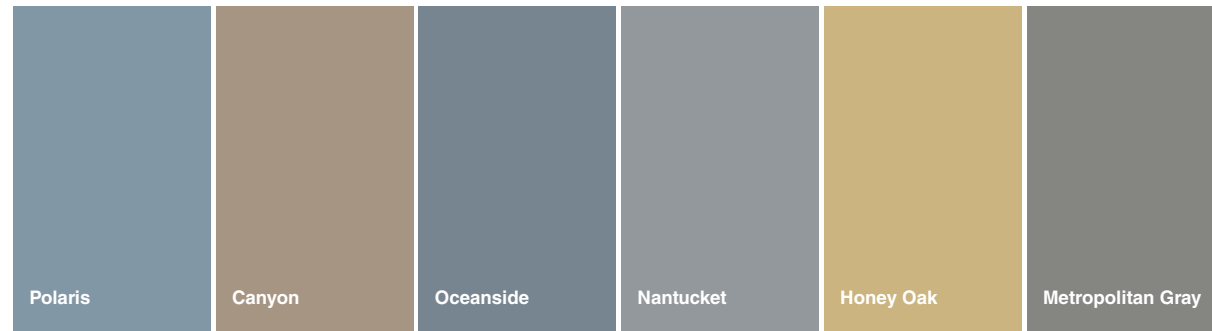

Smart Styles™ Premium